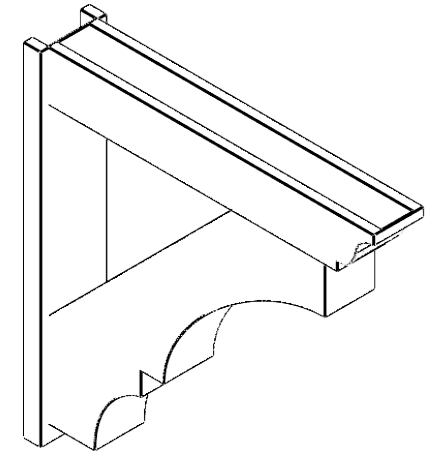

ITEM NUMBER: OUTUROC060X080X42000X42000X060X020X060BOA04RCPR

6"W TOP X 8"W BACK X 42"D X 42"H X 6"T TOP X 2"T BACK TIMBERTHANE ROUGH CEDAR BALBOA FAUX WOOD OPEN OUTLOOKER, TRADITIONAL TOP AND BLOCK BACK, 6"W CLOSED BRACE, PRIMED TAN

ISOMETRIC

GENERATED DATE : 07/05/2023

EKENA MILLWORK
2300 WEST MAIN ST.
CLARKSVILLE, TX 75426
TOLL FREE: 866-607-0453
WWW.EKENAMILLWORK.COM

NOTES

1. INSTALLATION TO BE COMPLETED IN ACCORDANCE WITH MANUFACTURER'S SPECIFICATIONS.
2. DRAWING MAY NOT BE TO SCALE
3. THIS DRAWING IS INTENDED FOR DESIGN AND PLANNING PURPOSES ONLY.
4. ALL INFORMATION CONTAINED HEREIN WAS CURRENT AT THE TIME OF DEVELOPMENT BUT MUST BE REVIEWED AND APPROVED BY THE PRODUCT MANUFACTURER TO BE CONSIDERED ACCURATE.
5. TIMBERTHANE ARCHITECTURAL PRODUCTS ARE MADE FROM HIGH DENSITY URETHANE AND COME FACTORY PRIMED