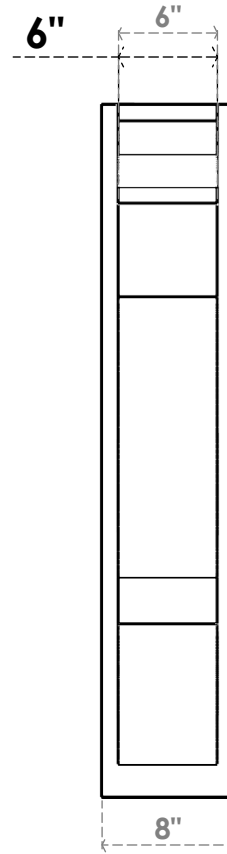

ITEM NUMBER: OUTUROC060X080X42000X42000X060X020X060BOA04RCPR

6"W TOP X 8"W BACK X 42"D X 42"H X 6"T TOP X 2"T BACK TIMBERTHANE ROUGH CEDAR BALBOA FAUX WOOD OPEN OUTLOOKER, TRADITIONAL TOP AND BLOCK BACK, 6"W CLOSED BRACE, PRIMED TAN

ISOMETRIC

GENERATED DATE : 07/05/2023

EKENA MILLWORK
2300 WEST MAIN ST.
CLARKSVILLE, TX 75426
TOLL FREE: 866-607-0453
WWW.EKENAMILLWORK.COM

NOTES

1. INSTALLATION TO BE COMPLETED IN ACCORDANCE WITH MANUFACTURER'S SPECIFICATIONS.
2. DRAWING MAY NOT BE TO SCALE
3. THIS DRAWING IS INTENDED FOR DESIGN AND PLANNING PURPOSES ONLY.
4. ALL INFORMATION CONTAINED HEREIN WAS CURRENT AT THE TIME OF DEVELOPMENT BUT MUST BE REVIEWED AND APPROVED BY THE PRODUCT MANUFACTURER TO BE CONSIDERED ACCURATE.
5. TIMBERTHANE ARCHITECTURAL PRODUCTS ARE MADE FROM HIGH DENSITY URETHANE AND COME FACTORY PRIMED