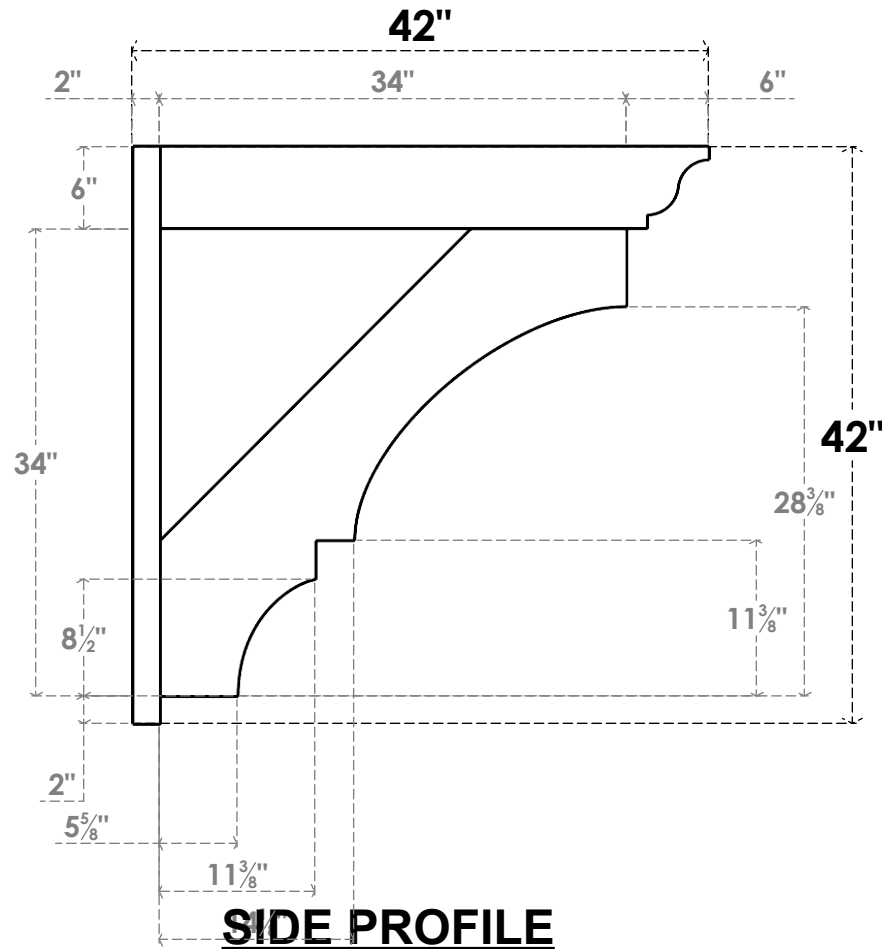

ITEM NUMBER: OUTUROC060X080X42000X42000X060X020X060BOA04RCPR

6"W TOP X 8"W BACK X 42"D X 42"H X 6"T TOP X 2"T BACK TIMBERTHANE ROUGH CEDAR BALBOA FAUX WOOD OPEN OUTLOOKER, TRADITIONAL TOP AND BLOCK BACK, 6"W CLOSED BRACE, PRIMED TAN

ISOMETRIC

GENERATED DATE : 07/05/2023

EKENA MILLWORK
2300 WEST MAIN ST.
CLARKSVILLE, TX 75426
TOLL FREE: 866-607-0453
WWW.EKENAMILLWORK.COM

NOTES

1. INSTALLATION TO BE COMPLETED IN ACCORDANCE WITH MANUFACTURER'S SPECIFICATIONS.
2. DRAWING MAY NOT BE TO SCALE
3. THIS DRAWING IS INTENDED FOR DESIGN AND PLANNING PURPOSES ONLY.
4. ALL INFORMATION CONTAINED HEREIN WAS CURRENT AT THE TIME OF DEVELOPMENT BUT MUST BE REVIEWED AND APPROVED BY THE PRODUCT MANUFACTURER TO BE CONSIDERED ACCURATE.
5. TIMBERTHANE ARCHITECTURAL PRODUCTS ARE MADE FROM HIGH DENSITY URETHANE AND COME FACTORY PRIMED